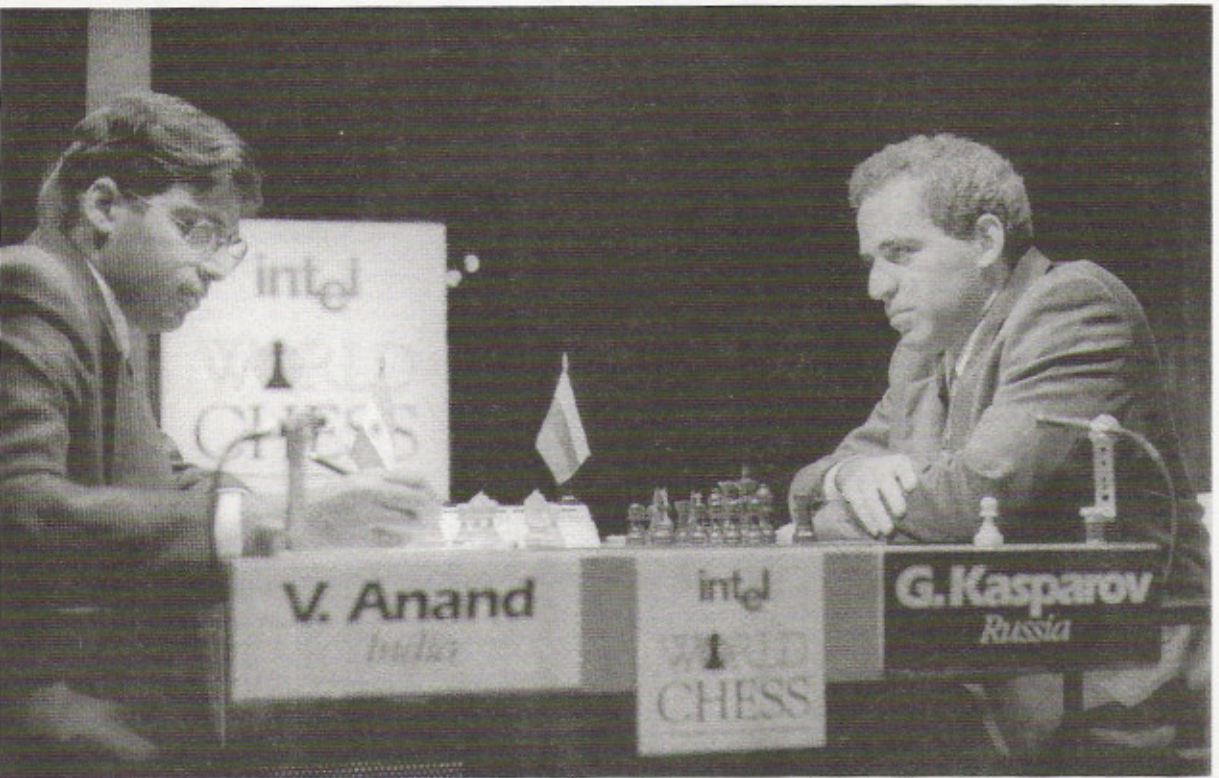

# A VIEW FROM THE TOP

THE KASPAROV – ANAND  
PCA MATCH, NEW YORK 1995

by SM John Hall and Jan R. Cartier  
with analytical contributions by  
Grandmasters L. Shamkovich, S. Palatnik

(Photo by Rich Colosimo)