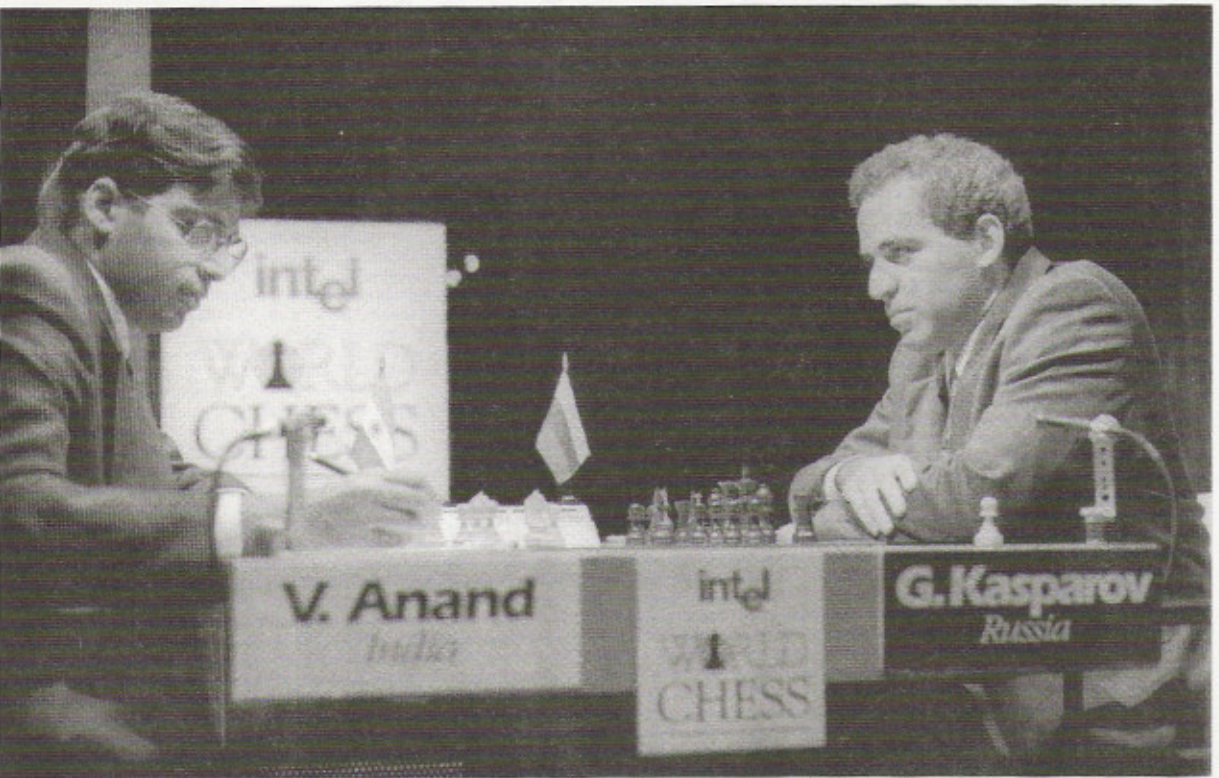

A VIEW FROM THE TOP

THE KASPAROV – ANAND
PCA MATCH, NEW YORK 1995

by SM John Hall and Jan R. Cartier
with analytical contributions by
Grandmasters L. Shamkovich, S. Palatnik

(Photo by Rich Colosimo)